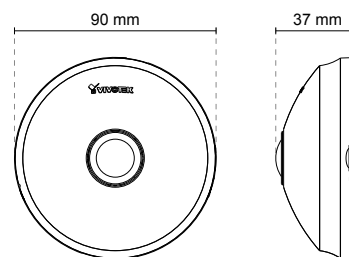

## Key Features

- 5-Megapixel CMOS Sensor
- 30 fps @ 1080p Full HD
- 1.57 mm Fisheye Lens for 180° Panoramic View and 360° Surround View
- WDR Enhancement for Unparalleled Visibility in Extremely Bright and Dark Environments
- ePTZ for Data Efficiency
- Built-in MicroSD/SDHC/SDXC Card Slot for On-board Storage
- Support Local or Client Side Dewarping
- 3D Noise Reduction
- 15° Tilt Mount Available
- Support Installation with Conduit Box

## Technical Specifications

Model	FE8180
<b>System Information</b>	
CPU	Multimedia SoC (System-on-Chip)
Flash	128MB
RAM	256MB
<b>Camera Features</b>	
Image Sensor	1/2.5" Progressive CMOS
Maximum Resolution	1920x1920
Lens Type	Fixed-focal
Focal Length	f=1.57 mm
Aperture	F2.2
Field of View	180° (Horizontal) 180° (Vertical) 180° (Diagonal)
Shutter Time	1/5 sec. to 1/32,000 sec.
WDR Technology	WDR Enhanced
Minimum Illumination	0.18 Lux @ F2.2 (Color)
Pan/tilt/zoom Functionalities	ePTZ: 12x digital zoom (12x on IE plug-in)
On-board Storage	MicroSD/SDHC/SDXC card slot
<b>Video</b>	
Compression	H.264, MJPEG
Maximum Frame Rate	15 fps @ 1920x1920 30 fps @ 1920x1080 In both compression modes
Maximum Streams	3 simultaneous streams
S/N Ratio	Above 62 dB
Dynamic Range	57 dB
Video Streaming	Adjustable resolution, quality and bitrate
Image Settings	Time stamp, text overlay, flip & mirror Configurable brightness, contrast, saturation, sharpness, white balance, exposure control, gain, backlight compensation, privacy masks Scheduled profile settings, 3D noise reduction Pixel calculator
<b>Network</b>	
Users	Live viewing for up to 10 clients
Protocols	IPv4, IPv6, TCP/IP, HTTP, HTTPS, UPnP, RTSP/RTP/RTCP, IGMP, SMTP, FTP, DHCP, NTP, DNS, DDNS, PPPoE, CoS, QoS, SNMP, 802.1X.
Interface	10 Base-T/100 BaseTX Ethernet (RJ-45) *It is highly recommended to use standard CAT5e & CAT6 cables which are compliant with the 3P/ETL standard.
ONVIF	Supported, specification available at <a href="http://www.onvif.org">www.onvif.org</a>

## Dimensions